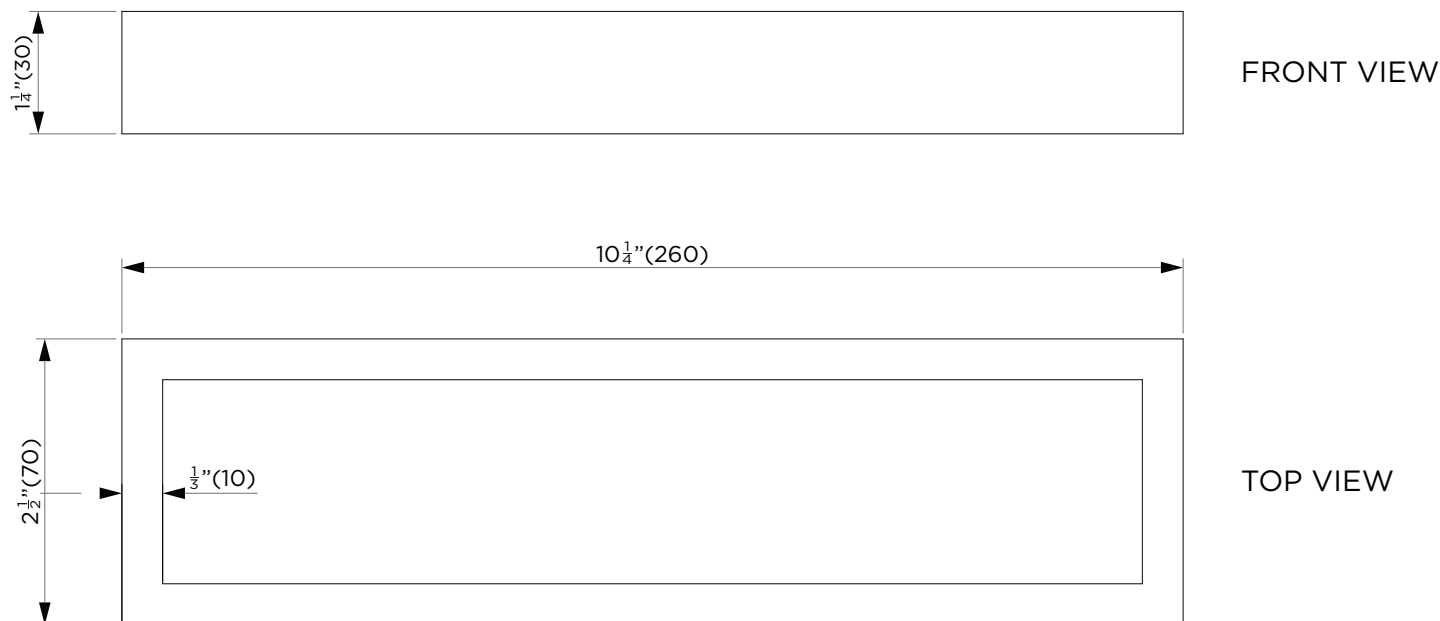

SPECIFICATIONS / TECHNICAL DATA

BATHROOM TOWEL RING

ATTENTION! Dimensions may vary by up to 3/8". It is highly recommended to pull all dimensions of actual model for installation and measuring purposes.